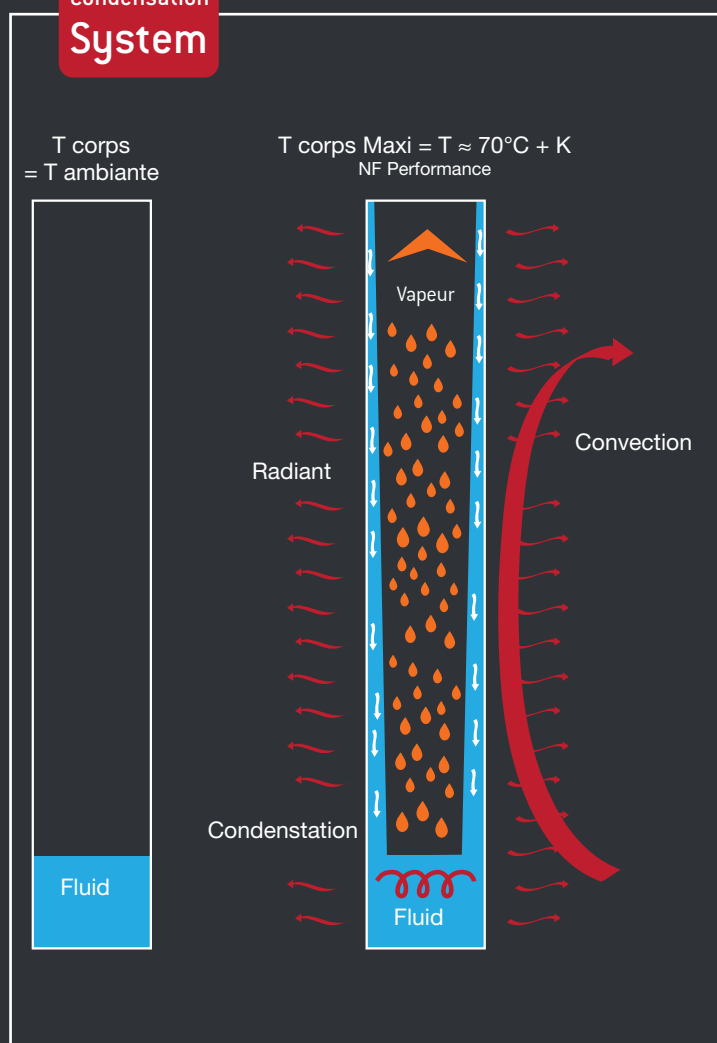

# TECHNOLOGIC NEEDO

A *RELIABLE TECHNOLOGY* THAT COMBINES  
PERFORMANCE AND ENERGY SAVINGS

• An *innovative*, two-phase heat transfer system that enables you to :

- ▶ Recover the energy already produced by evaporation
- ▶ Obtain a much more rapid rise in temperature

• A uniform heat over the whole radiator permits the best use to be made of the energy, distributing it more rapidly and comfortably in the room.

NEEDO

Concurrent radiator 1

Concurrent radiator 2

Concurrent radiator 3