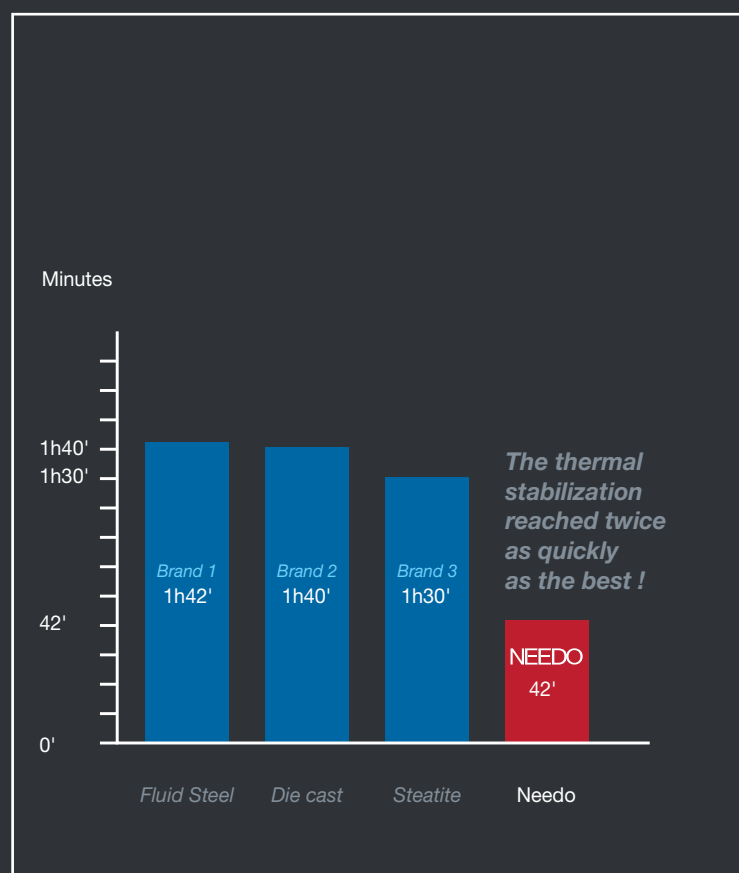

TECHNOLOGIC NEEDO

A *RELIABLE TECHNOLOGY* THAT COMBINES
PERFORMANCE AND ENERGY SAVINGS

• An *innovative*, two-phase heat transfer system that enables you to :

- Recover the energy already produced by evaporation
- Obtain a much more rapid rise in temperature

• A uniform heat over the whole radiator permits the best use to be made of the energy, distributing it more rapidly and comfortably in the room.

Test carried out with the three best performing, competing brands on the French market - basis 1000 W / 220 V.

my NEEDO

• A mobile control centre that communicates with each of your radiators

Simple and accessible information on the consumption of each of your radiators for improve management of your consumption.